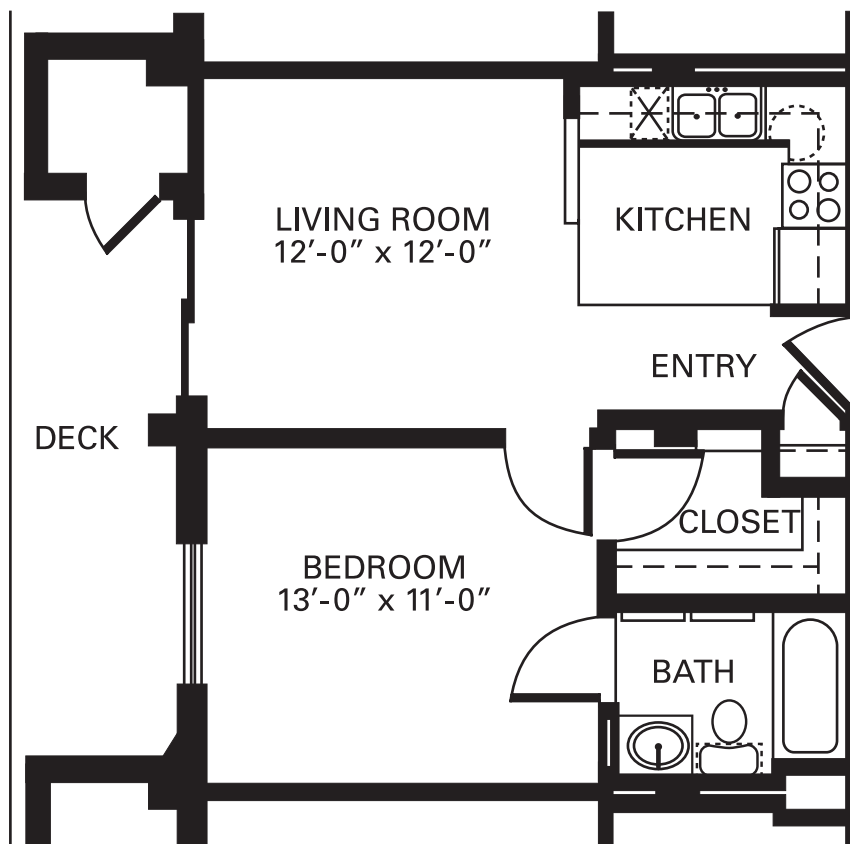

Immanuel Village

Independent Living
One Bedroom Classic
527 Sq. Ft.

Immanuel Village

Independent Living
One Bedroom Corner
694 Sq. Ft.

Immanuel Village

Independent Living
One Bedroom Corner
694 Sq. Ft.

Immanuel Village

Independent Living
One Bedroom with Den
797 Sq. Ft.

Immanuel Village

Independent Living
Two Bedroom Classic
804 Sq. Ft.

Immanuel Village

Independent Living
Two Bedroom Deluxe
916 Sq. Ft.

Immanuel Village

Independent Living
Two Bedroom Elite
1346 Sq. Ft.

Immanuel Village

Independent Living
Two Bedroom Premier
1173 Sq. Ft.

Immanuel Village

Independent Living
Two Bedroom Suite
1026 Sq. Ft.

Immanuel Village

Independent Living

Guest Room

385 Sq. Ft.