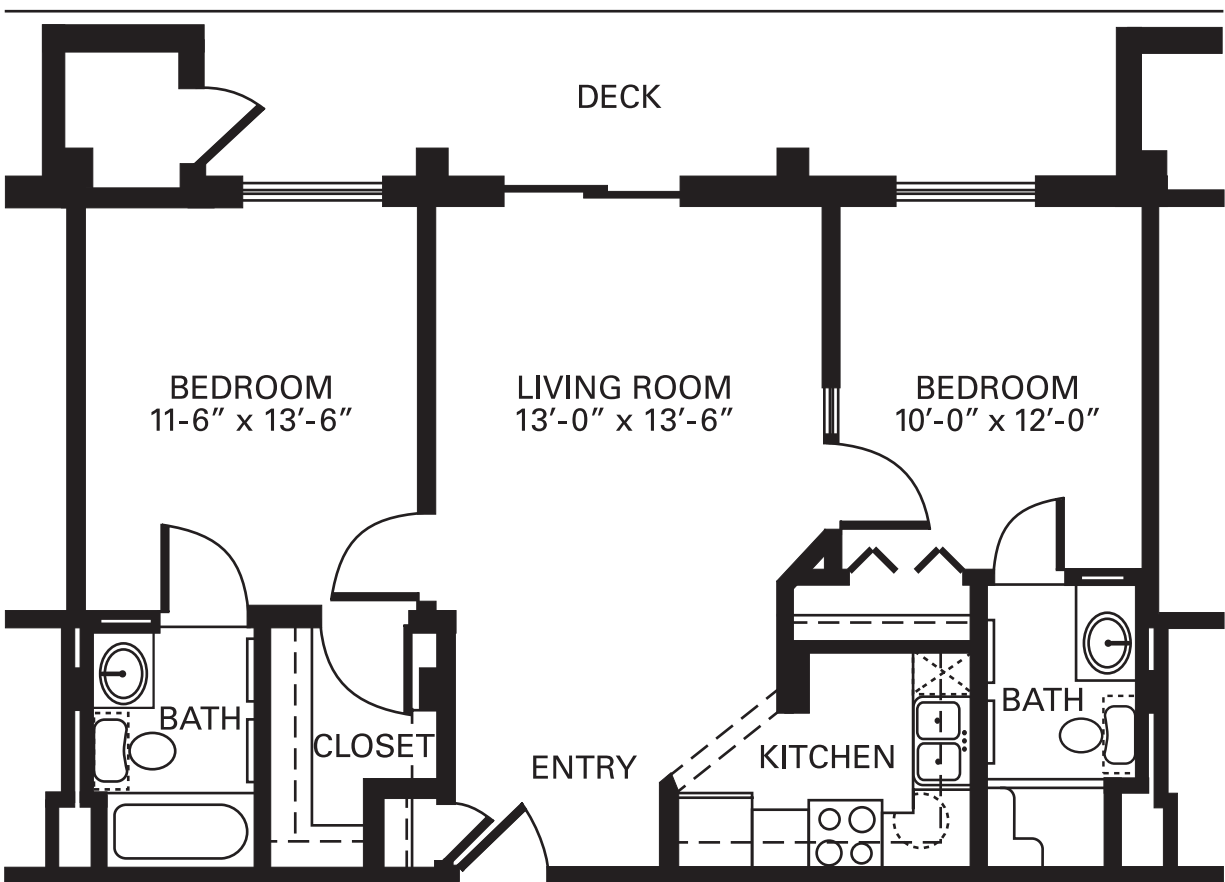

Immanuel Village

Independent Living
One Bedroom Classic
527 Sq. Ft.

Immanuel Village

Independent Living
One Bedroom Corner
694 Sq. Ft.

Immanuel Village

Independent Living
One Bedroom Corner
694 Sq. Ft.

Immanuel Village

Independent Living
One Bedroom with Den
797 Sq. Ft.

Immanuel Village

Independent Living
Two Bedroom Classic
804 Sq. Ft.

Immanuel Village

Independent Living
Two Bedroom Deluxe
916 Sq. Ft.

Immanuel Village

Independent Living
Two Bedroom Elite
1346 Sq. Ft.

Immanuel Village

Independent Living
Two Bedroom Premier
1173 Sq. Ft.

Immanuel Village

Independent Living
Two Bedroom Suite
1026 Sq. Ft.

Immanuel Village

Independent Living

Guest Room

385 Sq. Ft.