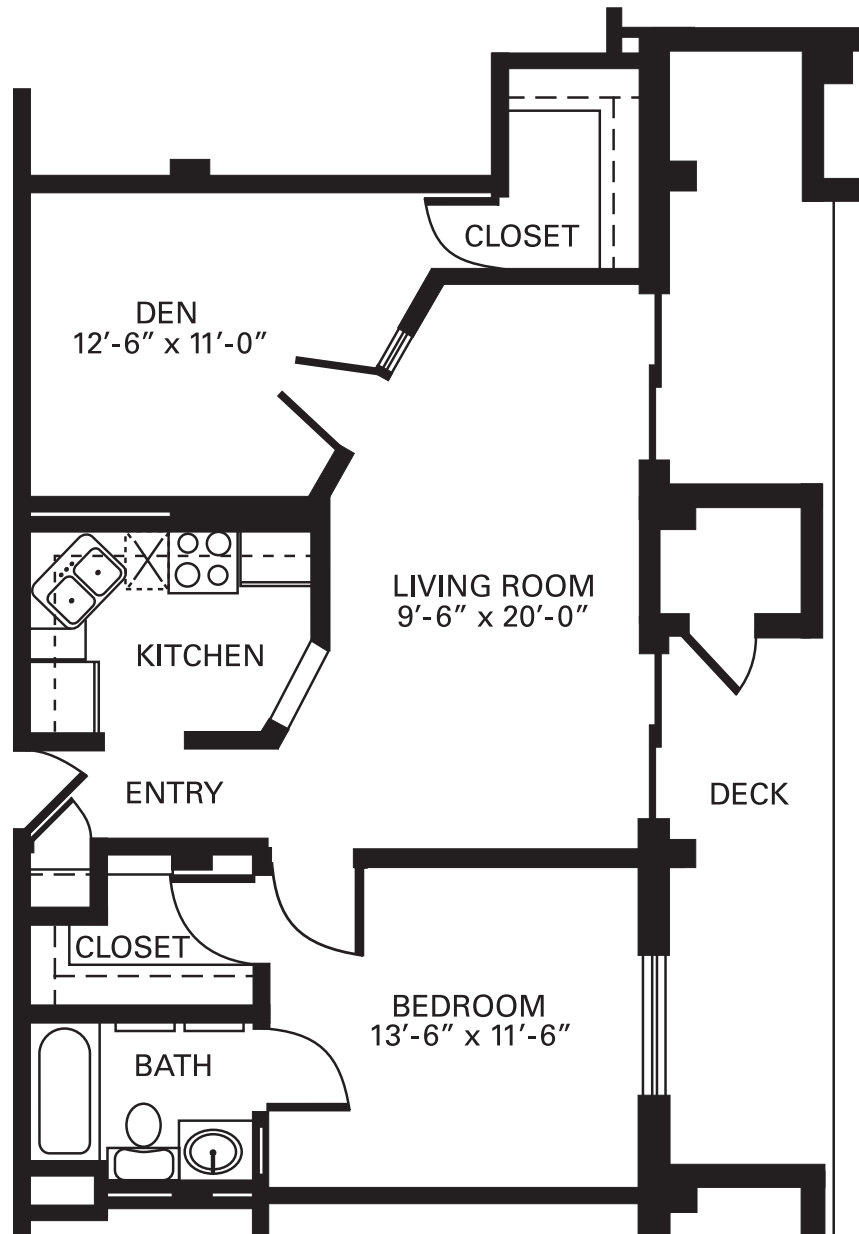

Immanuel Village

Independent Living
One Bedroom Classic
527 Sq. Ft.

Immanuel Village

Independent Living
One Bedroom Corner
694 Sq. Ft.

Immanuel Village

Independent Living
One Bedroom Corner
694 Sq. Ft.

Immanuel Village

Independent Living
One Bedroom with Den
797 Sq. Ft.

Immanuel Village

Independent Living
Two Bedroom Classic
804 Sq. Ft.

Immanuel Village

Independent Living
Two Bedroom Deluxe
916 Sq. Ft.

Immanuel Village

Independent Living
Two Bedroom Elite
1346 Sq. Ft.

Immanuel Village

Independent Living
Two Bedroom Premier
1173 Sq. Ft.

Immanuel Village

Independent Living
Two Bedroom Suite
1026 Sq. Ft.

Immanuel Village

Independent Living

Guest Room

385 Sq. Ft.