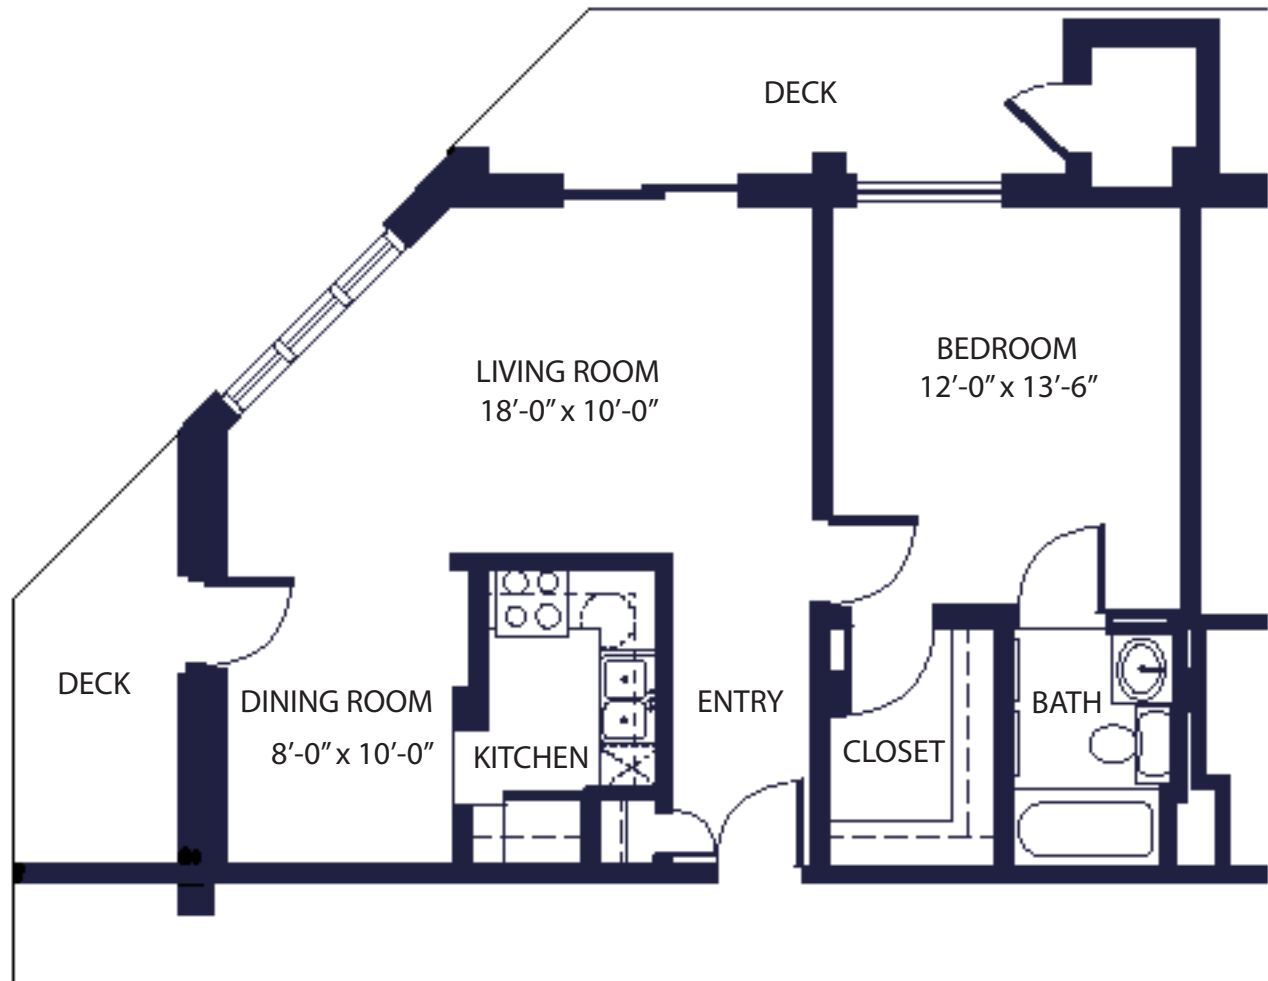

Immanuel Village

Independent Living
One Bedroom Classic
527 Sq. Ft.

Immanuel Village

Independent Living
One Bedroom Corner
694 Sq. Ft.

Immanuel Village

Independent Living
One Bedroom Corner
694 Sq. Ft.

Immanuel Village

Independent Living
One Bedroom with Den
797 Sq. Ft.

Immanuel Village

Independent Living
Two Bedroom Classic
804 Sq. Ft.

Immanuel Village

Independent Living
Two Bedroom Deluxe
916 Sq. Ft.

Immanuel Village

Independent Living
Two Bedroom Elite
1346 Sq. Ft.

Immanuel Village

Independent Living
Two Bedroom Premier
1173 Sq. Ft.

Immanuel Village

Independent Living
Two Bedroom Suite
1026 Sq. Ft.

Immanuel Village

Independent Living

Guest Room

385 Sq. Ft.