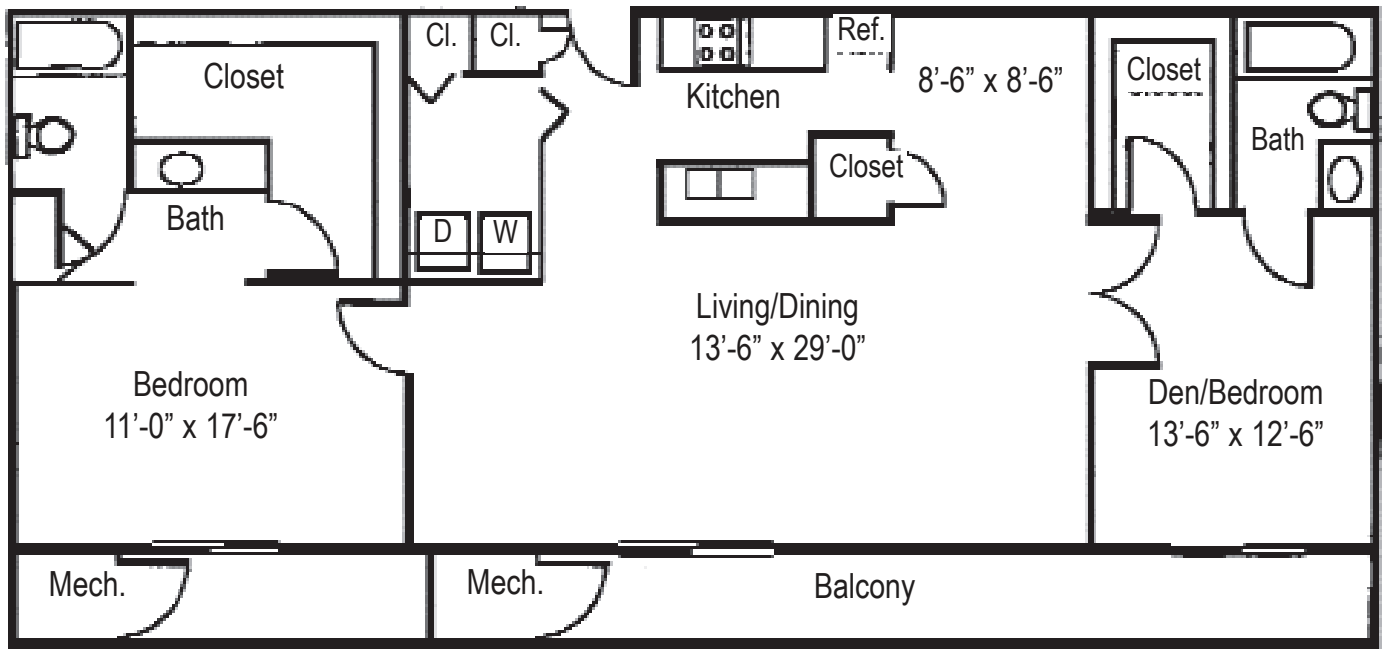

Immanuel Village

Independent Living
One Bedroom Classic
527 Sq. Ft.

Immanuel Village

Independent Living
One Bedroom Corner
694 Sq. Ft.

Immanuel Village

Independent Living
One Bedroom Corner
694 Sq. Ft.

Immanuel Village

Independent Living
One Bedroom with Den
797 Sq. Ft.

Immanuel Village

Independent Living
Two Bedroom Classic
804 Sq. Ft.

Immanuel Village

Independent Living
Two Bedroom Deluxe
916 Sq. Ft.

Immanuel Village

Independent Living
Two Bedroom Elite
1346 Sq. Ft.

Immanuel Village

Independent Living
Two Bedroom Premier
1173 Sq. Ft.

Immanuel Village

Independent Living
Two Bedroom Suite
1026 Sq. Ft.

Immanuel Village

Independent Living

Guest Room

385 Sq. Ft.