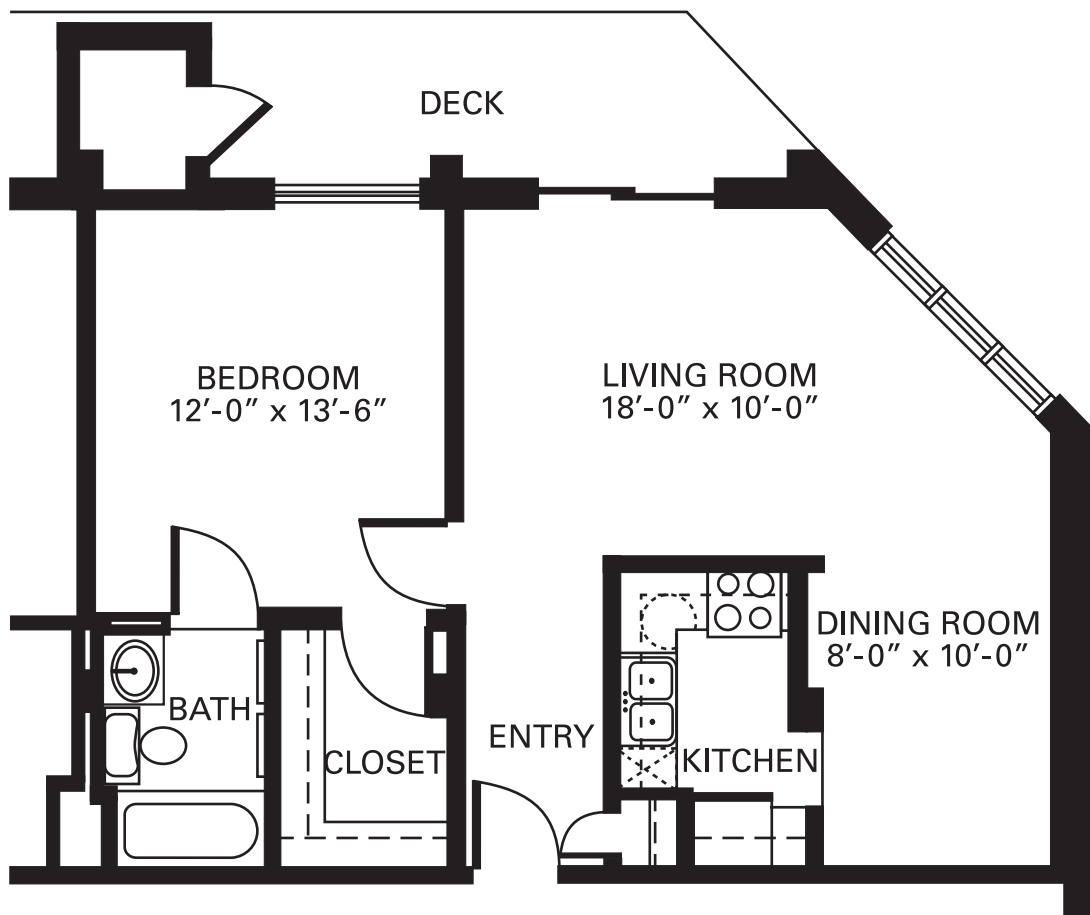

Immanuel Village

Independent Living
One Bedroom Classic
527 Sq. Ft.

Immanuel Village

Independent Living
One Bedroom Corner
694 Sq. Ft.

Immanuel Village

Independent Living
One Bedroom Corner
694 Sq. Ft.

Immanuel Village

Independent Living
One Bedroom with Den
797 Sq. Ft.

Immanuel Village

Independent Living
Two Bedroom Classic
804 Sq. Ft.

Immanuel Village

Independent Living
Two Bedroom Deluxe
916 Sq. Ft.

Immanuel Village

Independent Living
Two Bedroom Elite
1346 Sq. Ft.

Immanuel Village

Independent Living
Two Bedroom Premier
1173 Sq. Ft.

Immanuel Village

Independent Living
Two Bedroom Suite
1026 Sq. Ft.

Immanuel Village

Independent Living

Guest Room

385 Sq. Ft.