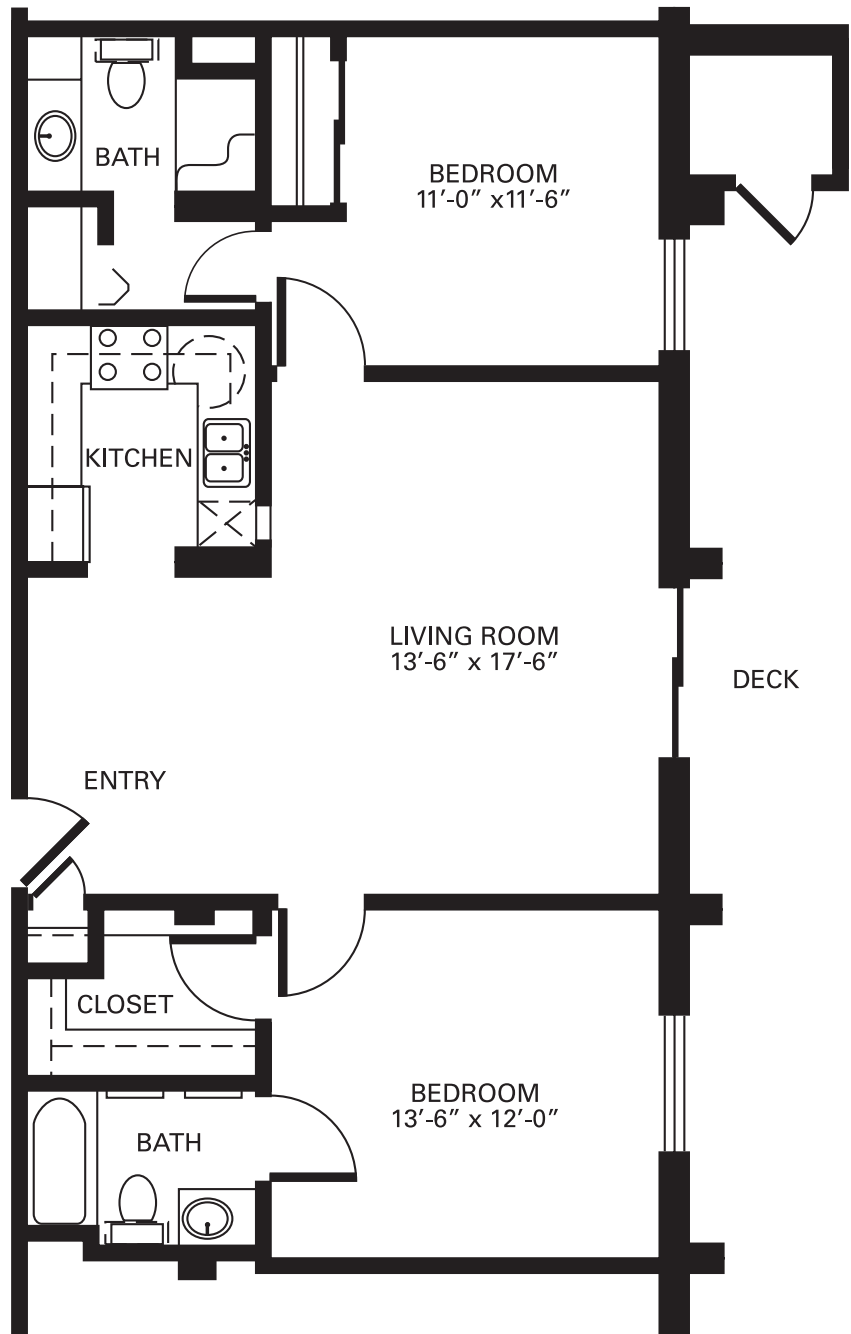

Immanuel Village

Independent Living
One Bedroom Classic
527 Sq. Ft.

Immanuel Village

Independent Living
One Bedroom Corner
694 Sq. Ft.

Immanuel Village

Independent Living
One Bedroom Corner
694 Sq. Ft.

Immanuel Village

Independent Living
One Bedroom with Den
797 Sq. Ft.

Immanuel Village

Independent Living
Two Bedroom Classic
804 Sq. Ft.

Immanuel Village

Independent Living
Two Bedroom Deluxe
916 Sq. Ft.

Immanuel Village

Independent Living
Two Bedroom Elite
1346 Sq. Ft.

Immanuel Village

Independent Living
Two Bedroom Premier
1173 Sq. Ft.

Immanuel Village

Independent Living
Two Bedroom Suite
1026 Sq. Ft.

Immanuel Village

Independent Living

Guest Room

385 Sq. Ft.