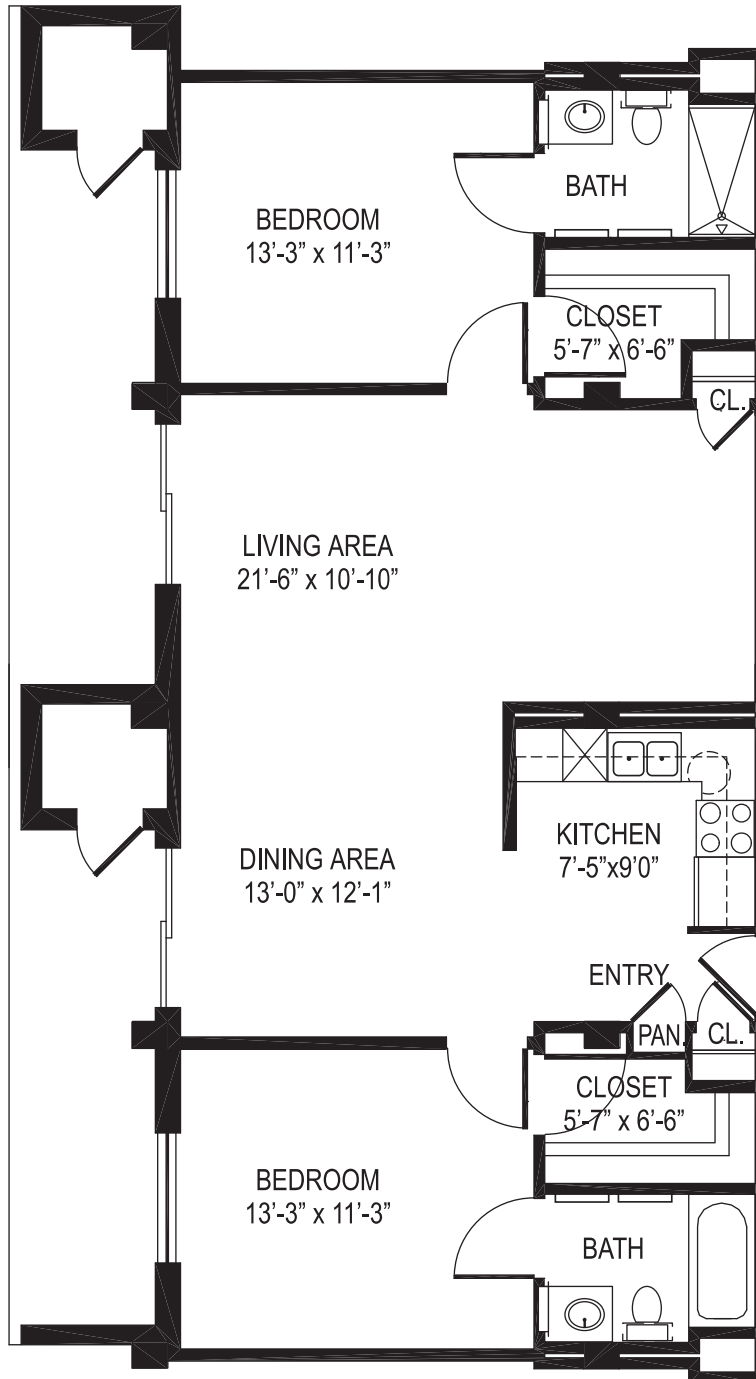

Immanuel Village

Independent Living
One Bedroom Classic
527 Sq. Ft.

Immanuel Village

Independent Living
One Bedroom Corner
694 Sq. Ft.

Immanuel Village

Independent Living
One Bedroom Corner
694 Sq. Ft.

Immanuel Village

Independent Living
One Bedroom with Den
797 Sq. Ft.

Immanuel Village

Independent Living
Two Bedroom Classic
804 Sq. Ft.

Immanuel Village

Independent Living
Two Bedroom Deluxe
916 Sq. Ft.

Immanuel Village

Independent Living
Two Bedroom Elite
1346 Sq. Ft.

Immanuel Village

Independent Living
Two Bedroom Premier
1173 Sq. Ft.

Immanuel Village

Independent Living
Two Bedroom Suite
1026 Sq. Ft.

Immanuel Village

Independent Living

Guest Room

385 Sq. Ft.