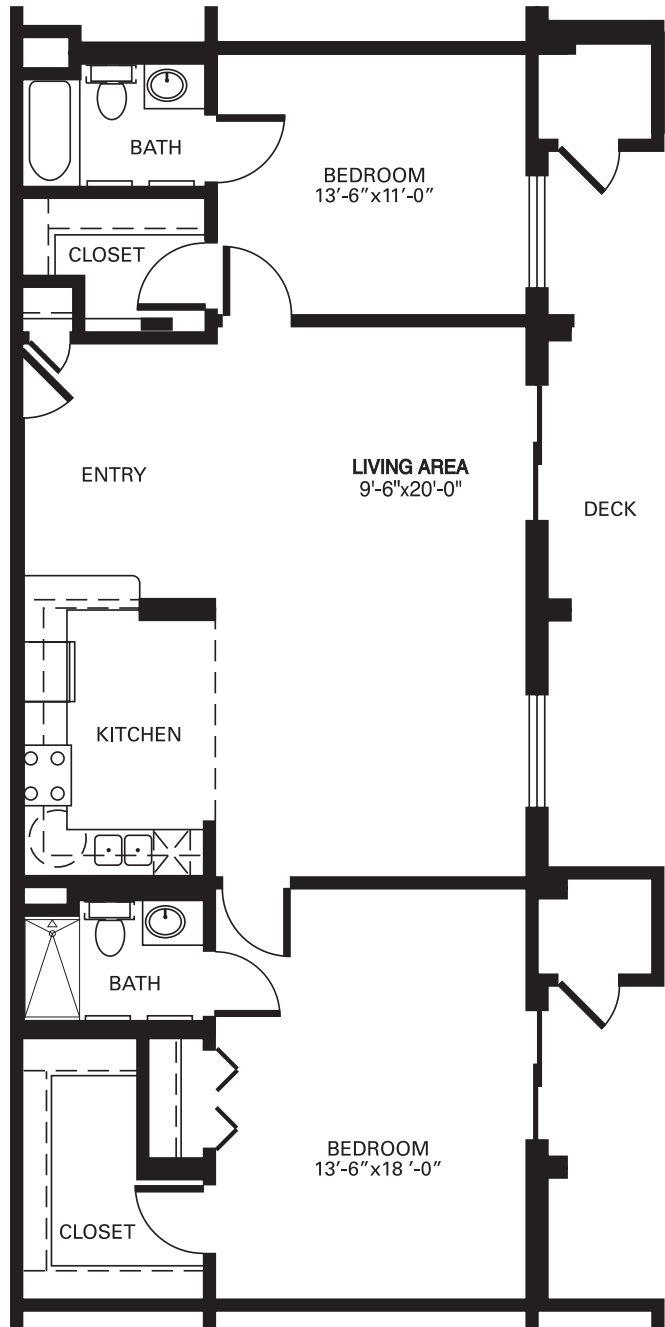

Immanuel Village

Independent Living
One Bedroom Classic
527 Sq. Ft.

Immanuel Village

Independent Living
One Bedroom Corner
694 Sq. Ft.

Immanuel Village

Independent Living
One Bedroom Corner
694 Sq. Ft.

Immanuel Village

Independent Living
One Bedroom with Den
797 Sq. Ft.

Immanuel Village

Independent Living
Two Bedroom Classic
804 Sq. Ft.

Immanuel Village

Independent Living
Two Bedroom Deluxe
916 Sq. Ft.

Immanuel Village

Independent Living
Two Bedroom Elite
1346 Sq. Ft.

Immanuel Village

Independent Living
Two Bedroom Premier
1173 Sq. Ft.

Immanuel Village

Independent Living
Two Bedroom Suite
1026 Sq. Ft.

Immanuel Village

Independent Living

Guest Room

385 Sq. Ft.