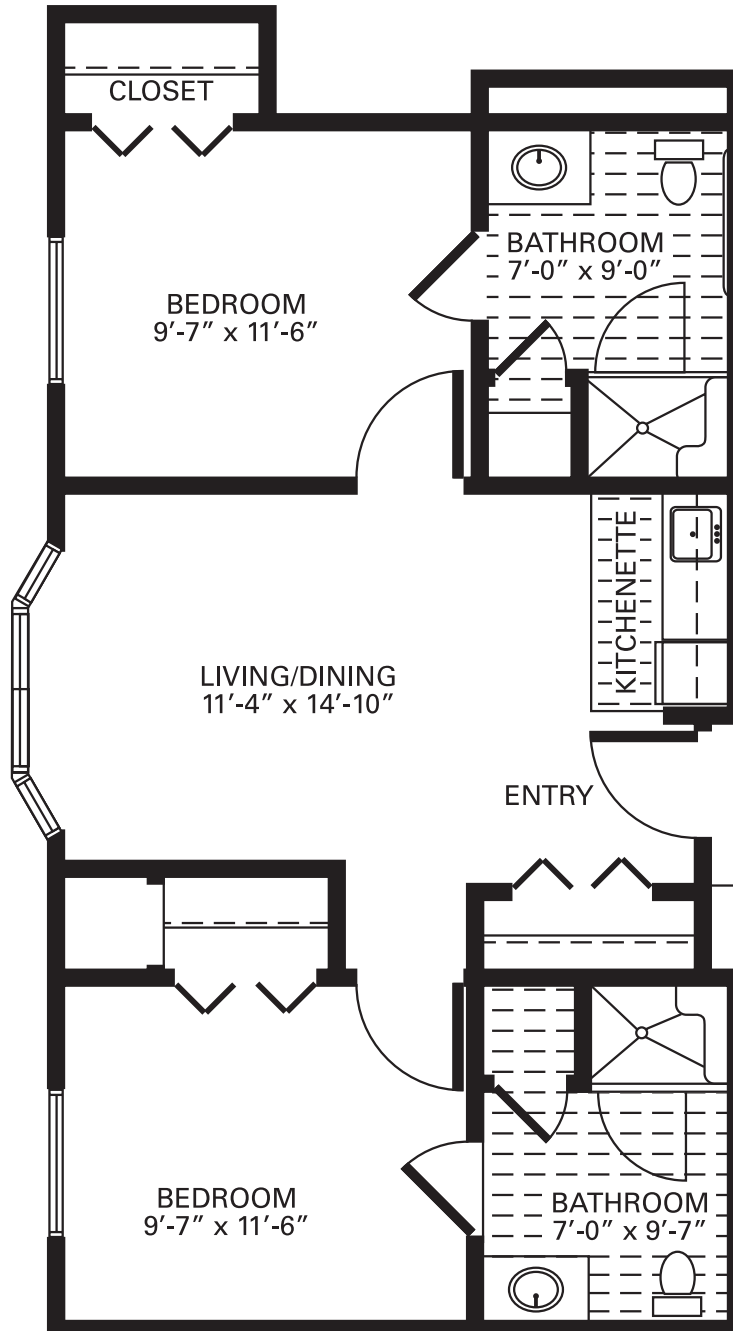

Trinity Village

Assisted Living
One Bedroom
468 Sq. Ft.

Trinity Village

Assisted Living
Two Bedroom
690 Sq. Ft.

Trinity Village

Assisted Living
Two Bedroom
714 Sq. Ft.

Trinity Village

Assisted Living
Two Bedroom
746 Sq. Ft.