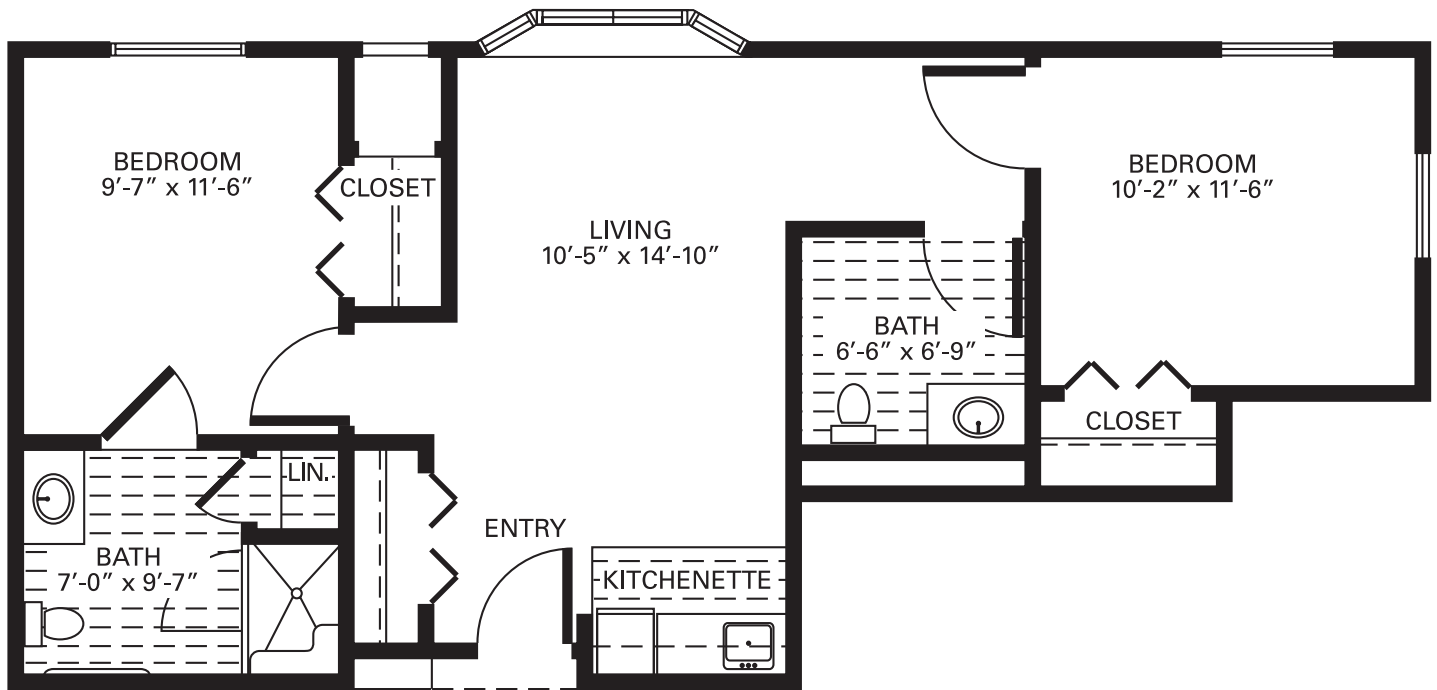

Trinity Village

Assisted Living
One Bedroom
468 Sq. Ft.

Trinity Village

Assisted Living
Two Bedroom
690 Sq. Ft.

Trinity Village

Assisted Living
Two Bedroom
714 Sq. Ft.

Trinity Village

Assisted Living
Two Bedroom
746 Sq. Ft.