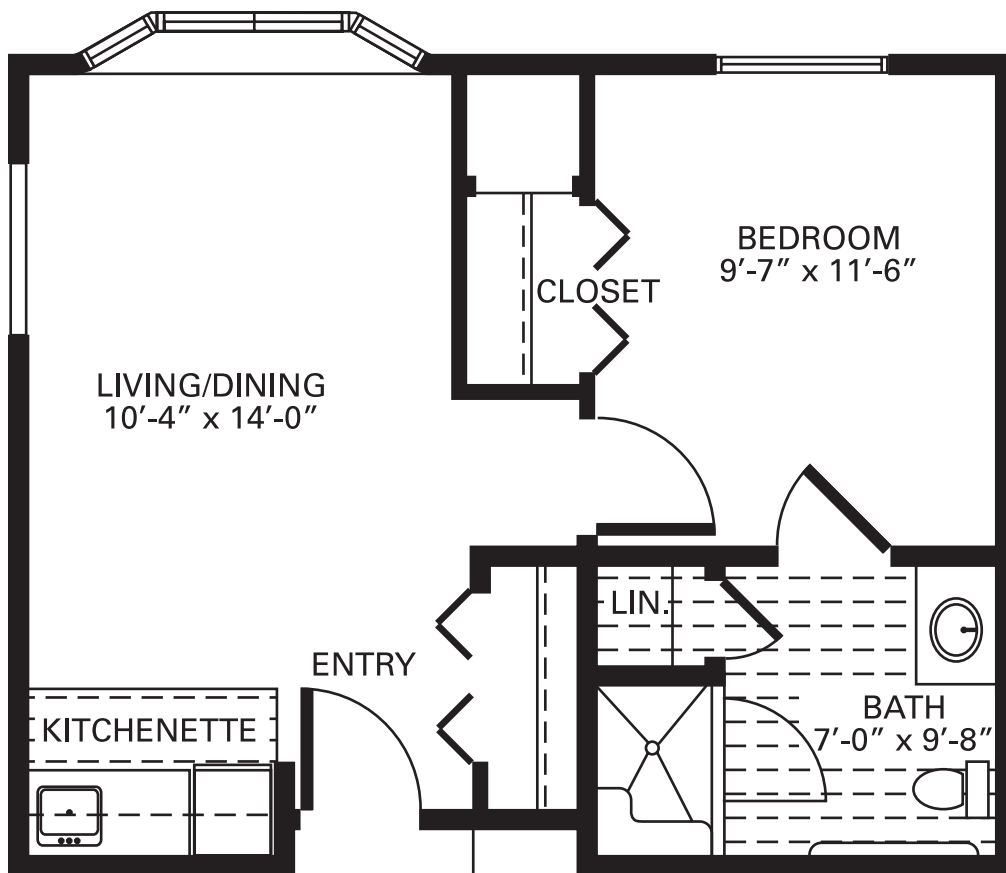

Trinity Village

Assisted Living
One Bedroom
468 Sq. Ft.

Trinity Village

Assisted Living
Two Bedroom
690 Sq. Ft.

Trinity Village

Assisted Living
Two Bedroom
714 Sq. Ft.

Trinity Village

Assisted Living
Two Bedroom
746 Sq. Ft.