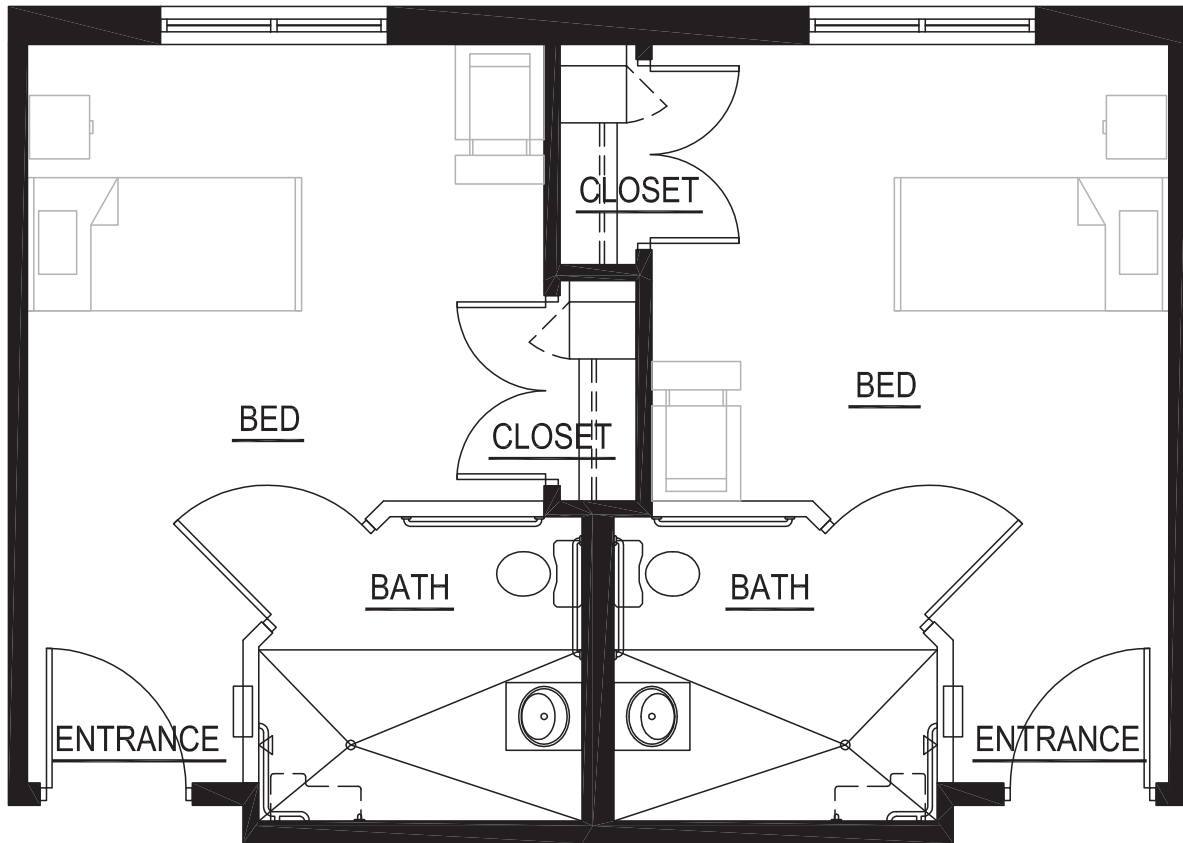

The Lighthouse

Health Care Residence

333 Sq. Ft.

The Lighthouse

Health Care Residence

395 Sq. Ft.

The Lighthouse

Health Care Residence

798 Sq. Ft.