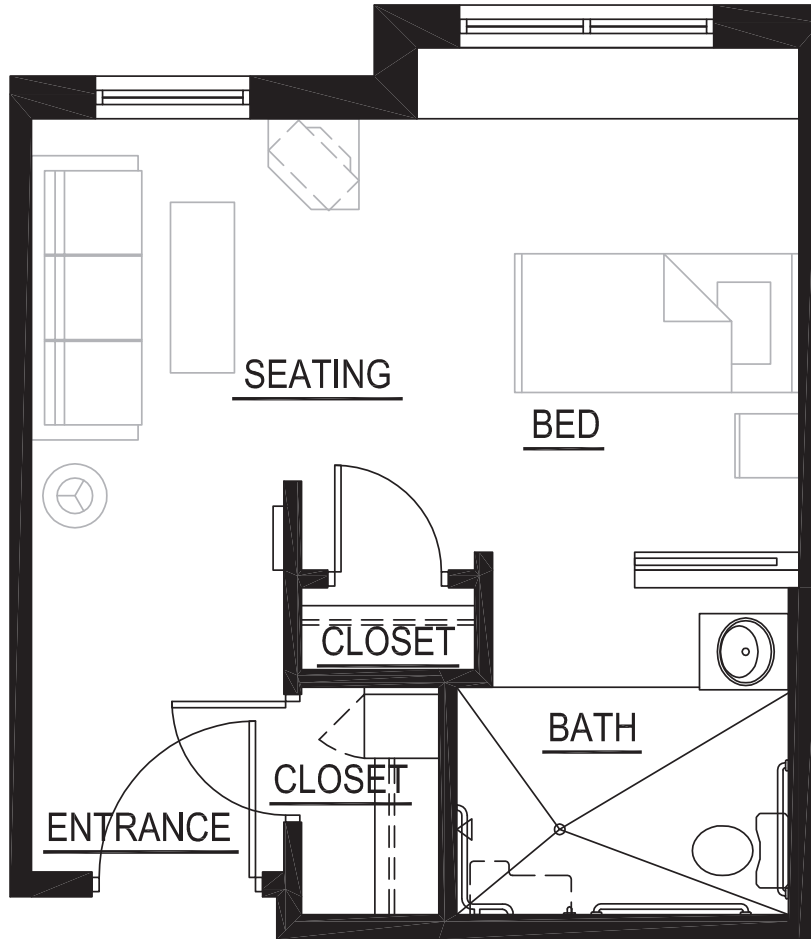

The Lighthouse

Health Care Residence

333 Sq. Ft.

The Lighthouse

Health Care Residence

395 Sq. Ft.

The Lighthouse

Health Care Residence

798 Sq. Ft.