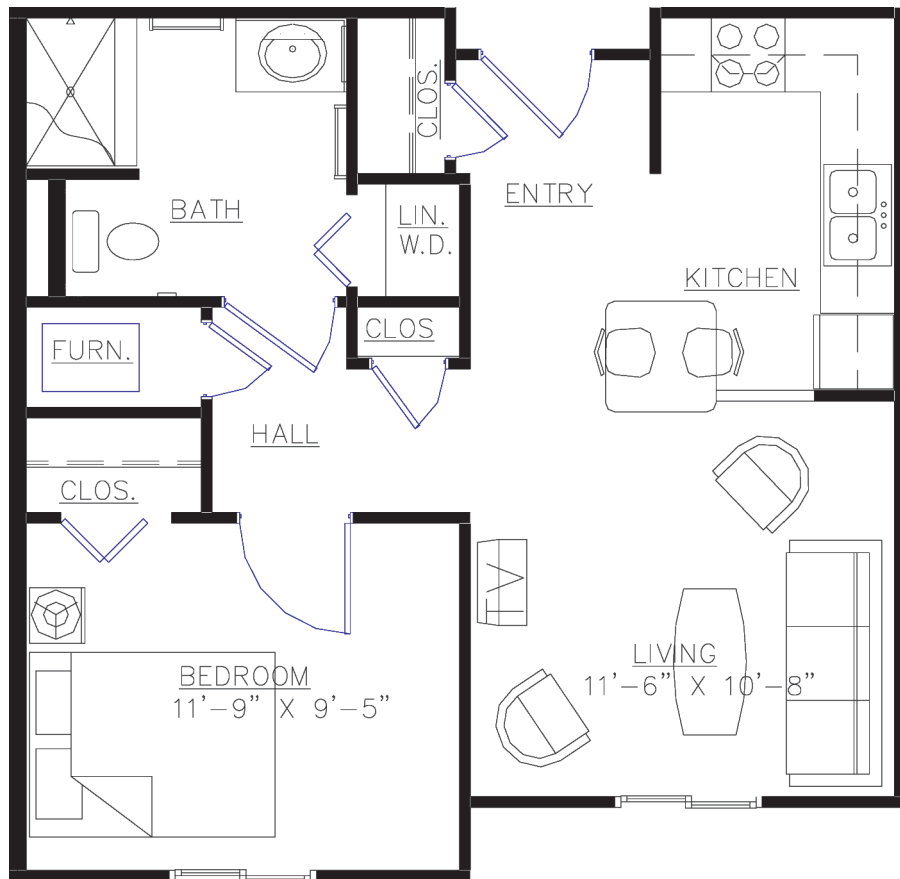

Immanuel Courtyard

Independent Living

One Bedroom

540 Sq. Ft.

Immanuel Courtyard

Independent Living

One Bedroom

625 Sq. Ft.

Immanuel Courtyard

Independent Living

Two Bedroom

801 Sq. Ft.