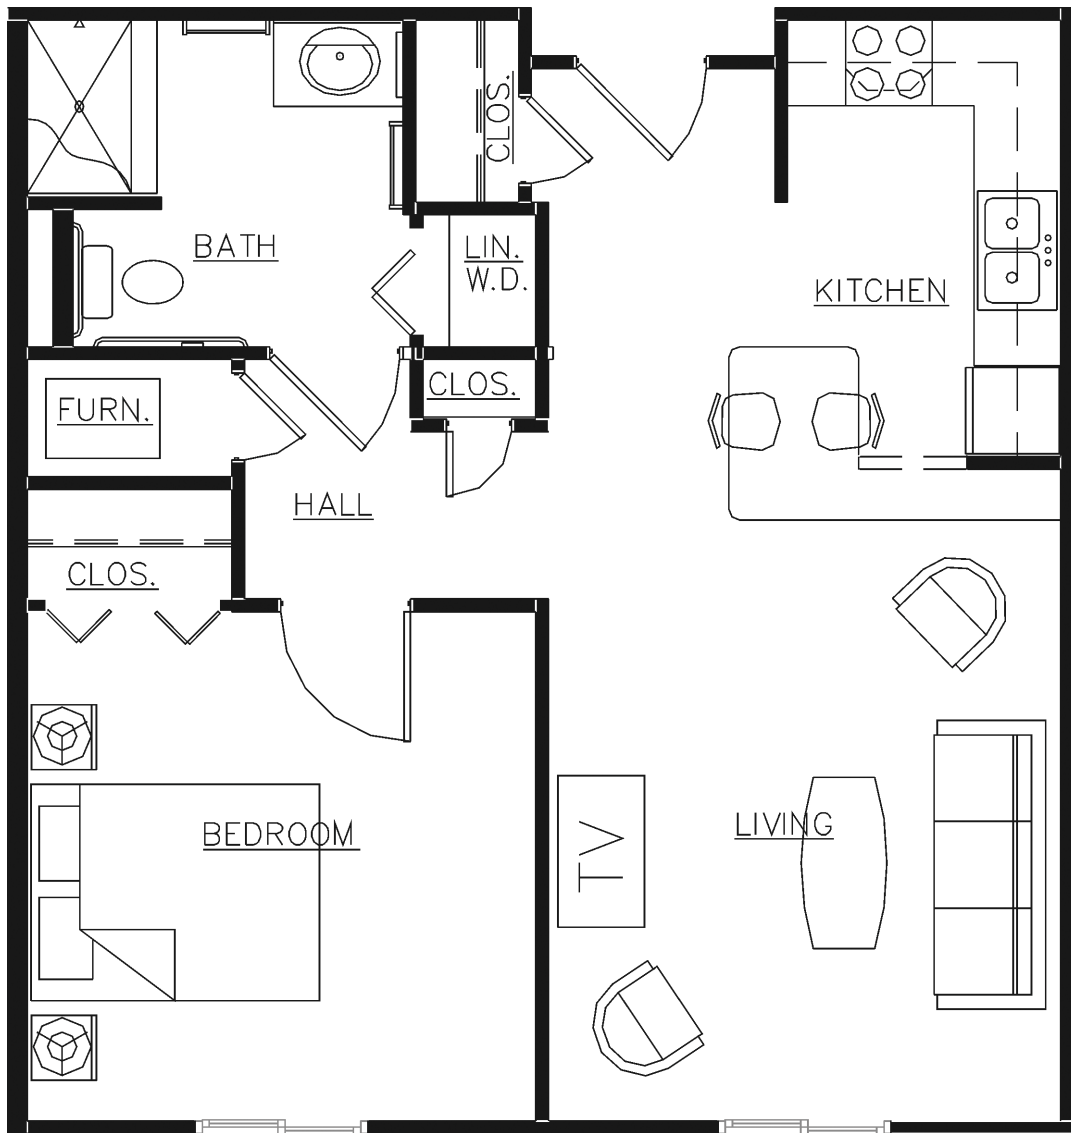

Immanuel Courtyard

Independent Living

One Bedroom

540 Sq. Ft.

Immanuel Courtyard

Independent Living

One Bedroom

625 Sq. Ft.

Immanuel Courtyard

Independent Living

Two Bedroom

801 Sq. Ft.