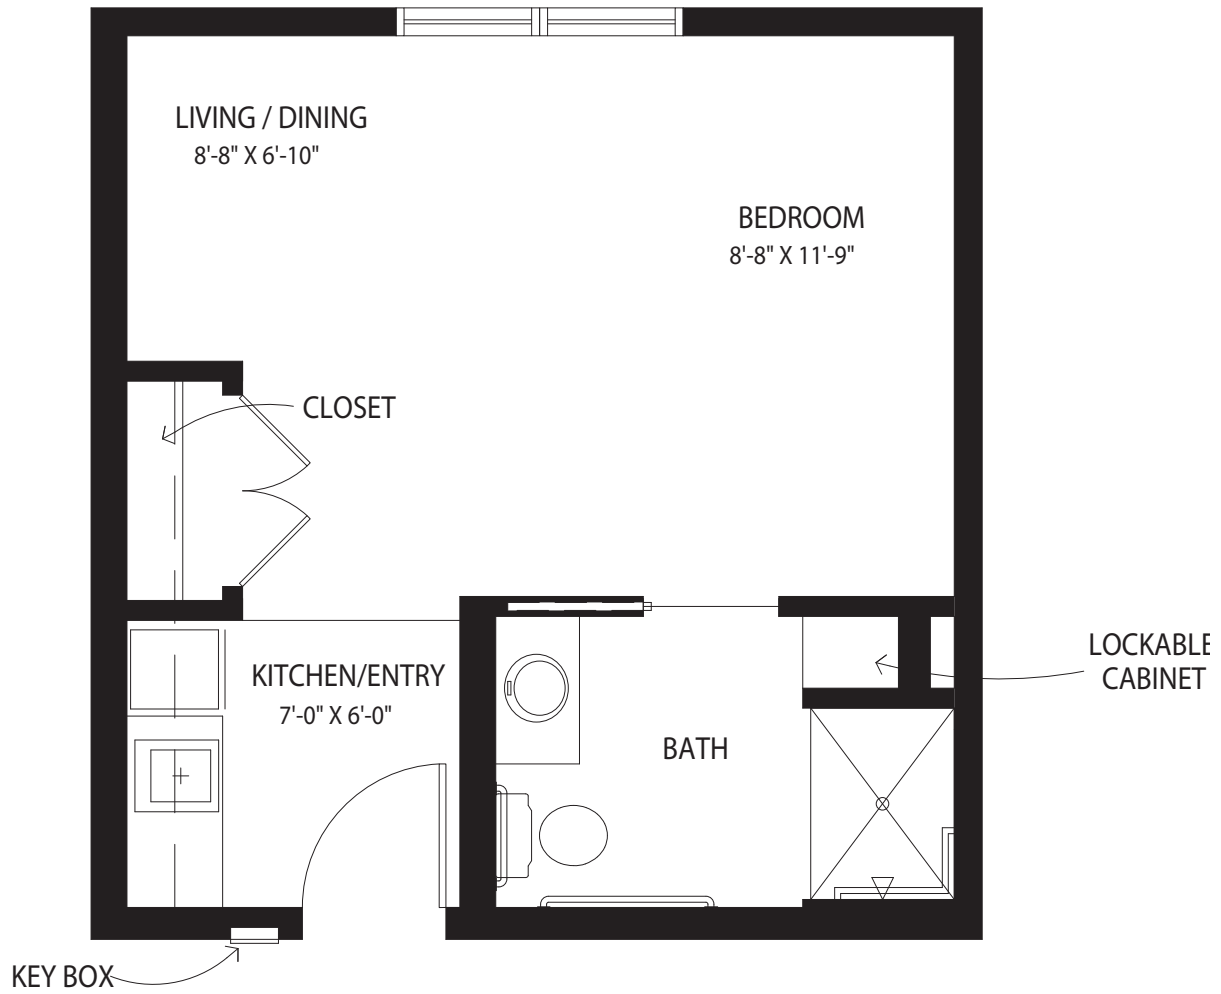

The Landing at Williamsburg Village

Memory Support (Reverse)

340 Sq. Ft.

The Landing at Williamsburg Village

Memory Support
340 Sq. Ft.